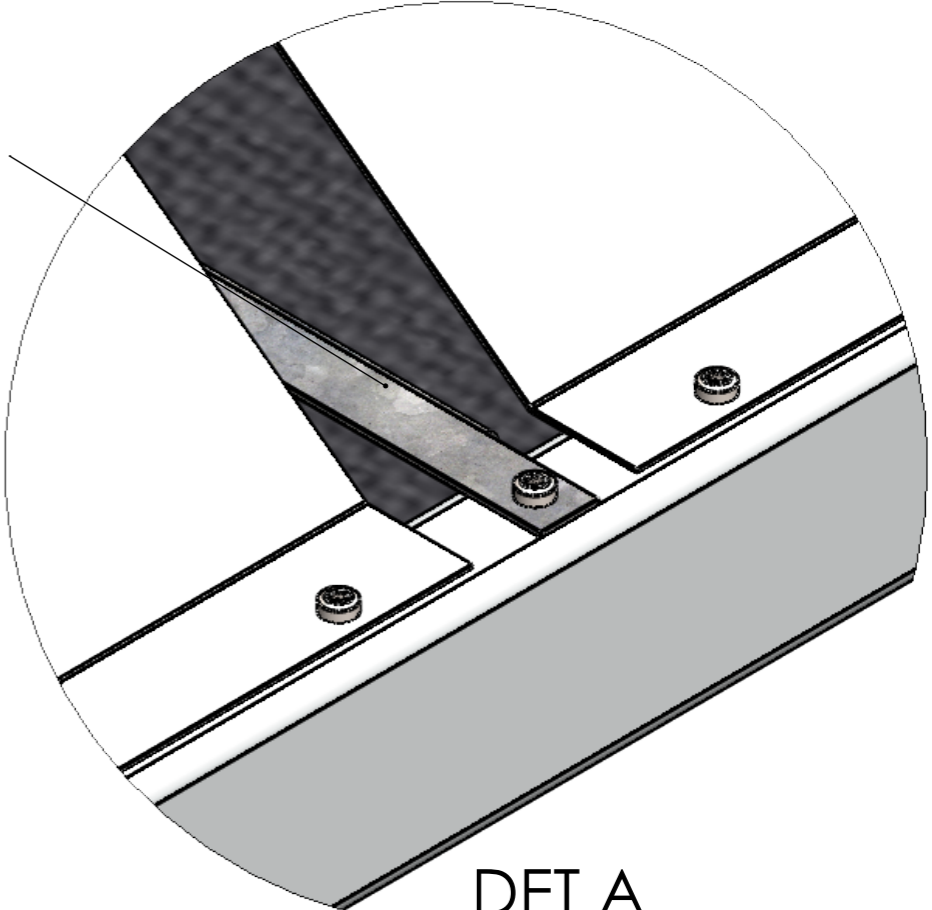

ItuString+ the protection ball guard mounting

1 radiant ceiling panel

ITUIP-BG1-370 / ITUIP-BG1-972

The protection ball guard attachment to the panel with screws

The protection ball guard attachment to the panel with screws

ItuString+

ITUIP-BG1-370

ITUIP-BG1-972

ITUIP-BG1-972

ITUIP-BG1-370

A

Mounting between the protection ball guards

DET A

ItuString+ the protection ball guard mounting

2 radiant ceiling panels

ItuString+ the protection ball guard mounting

3 radiant ceiling panels

ItuString+ the protection ball guard mounting float