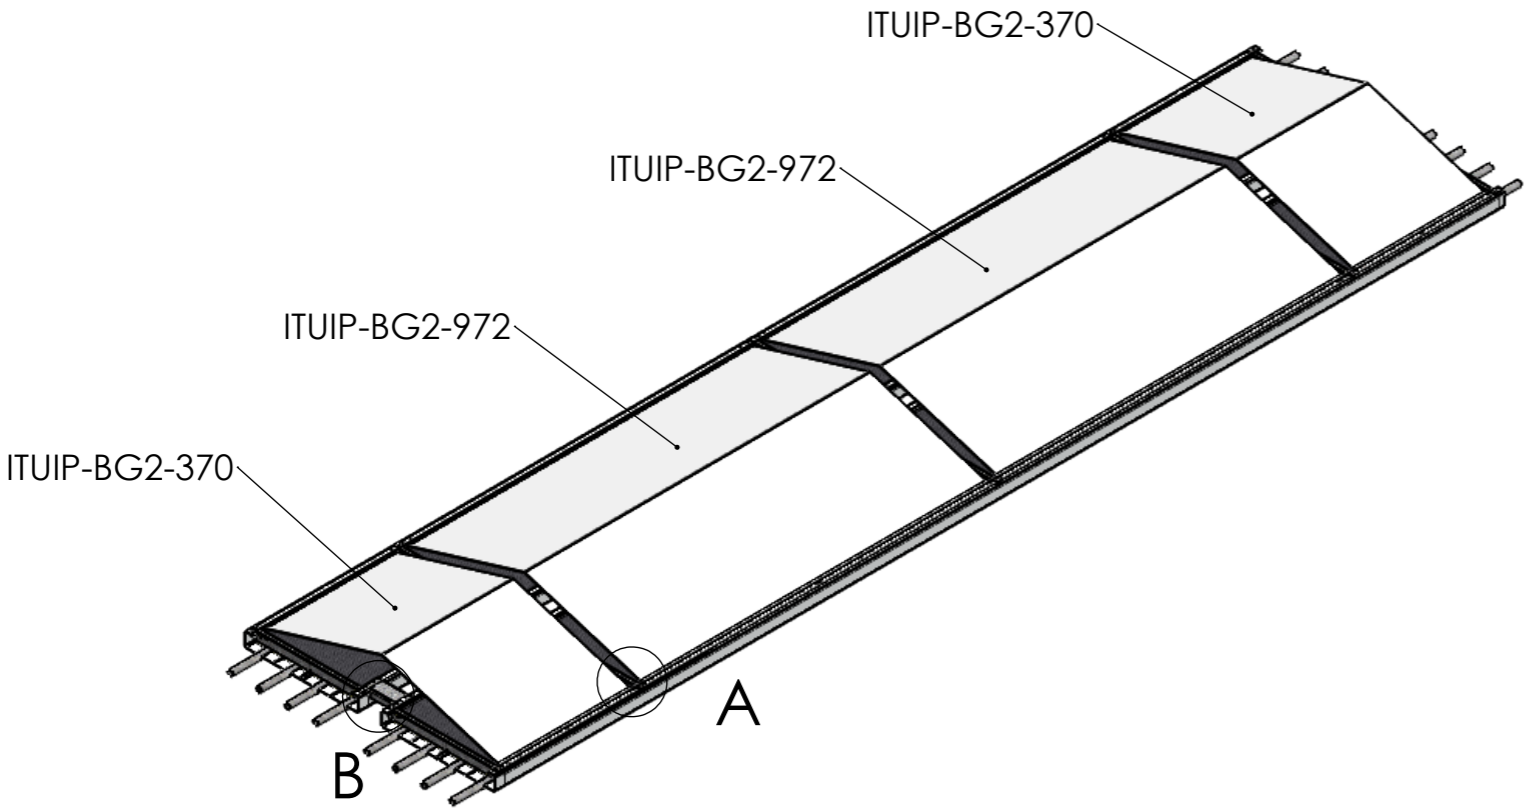

ItuString+ the protection ball guard mounting

1 radiant ceiling panel

ITUIP-BG1-370 / ITUIP-BG1-972

The protection ball guard attachment to the panel with screws

The protection ball guard attachment to the panel with screws

ItuString+

ITUIP-BG1-370

ITUIP-BG1-972

ITUIP-BG1-972

ITUIP-BG1-370

A

Mounting between the protection ball guards

DET A

ItuString+ the protection ball guard mounting

2 radiant ceiling panels

ItuString+ the protection ball guard mounting

3 radiant ceiling panels

ItuString+ the protection ball guard mounting float