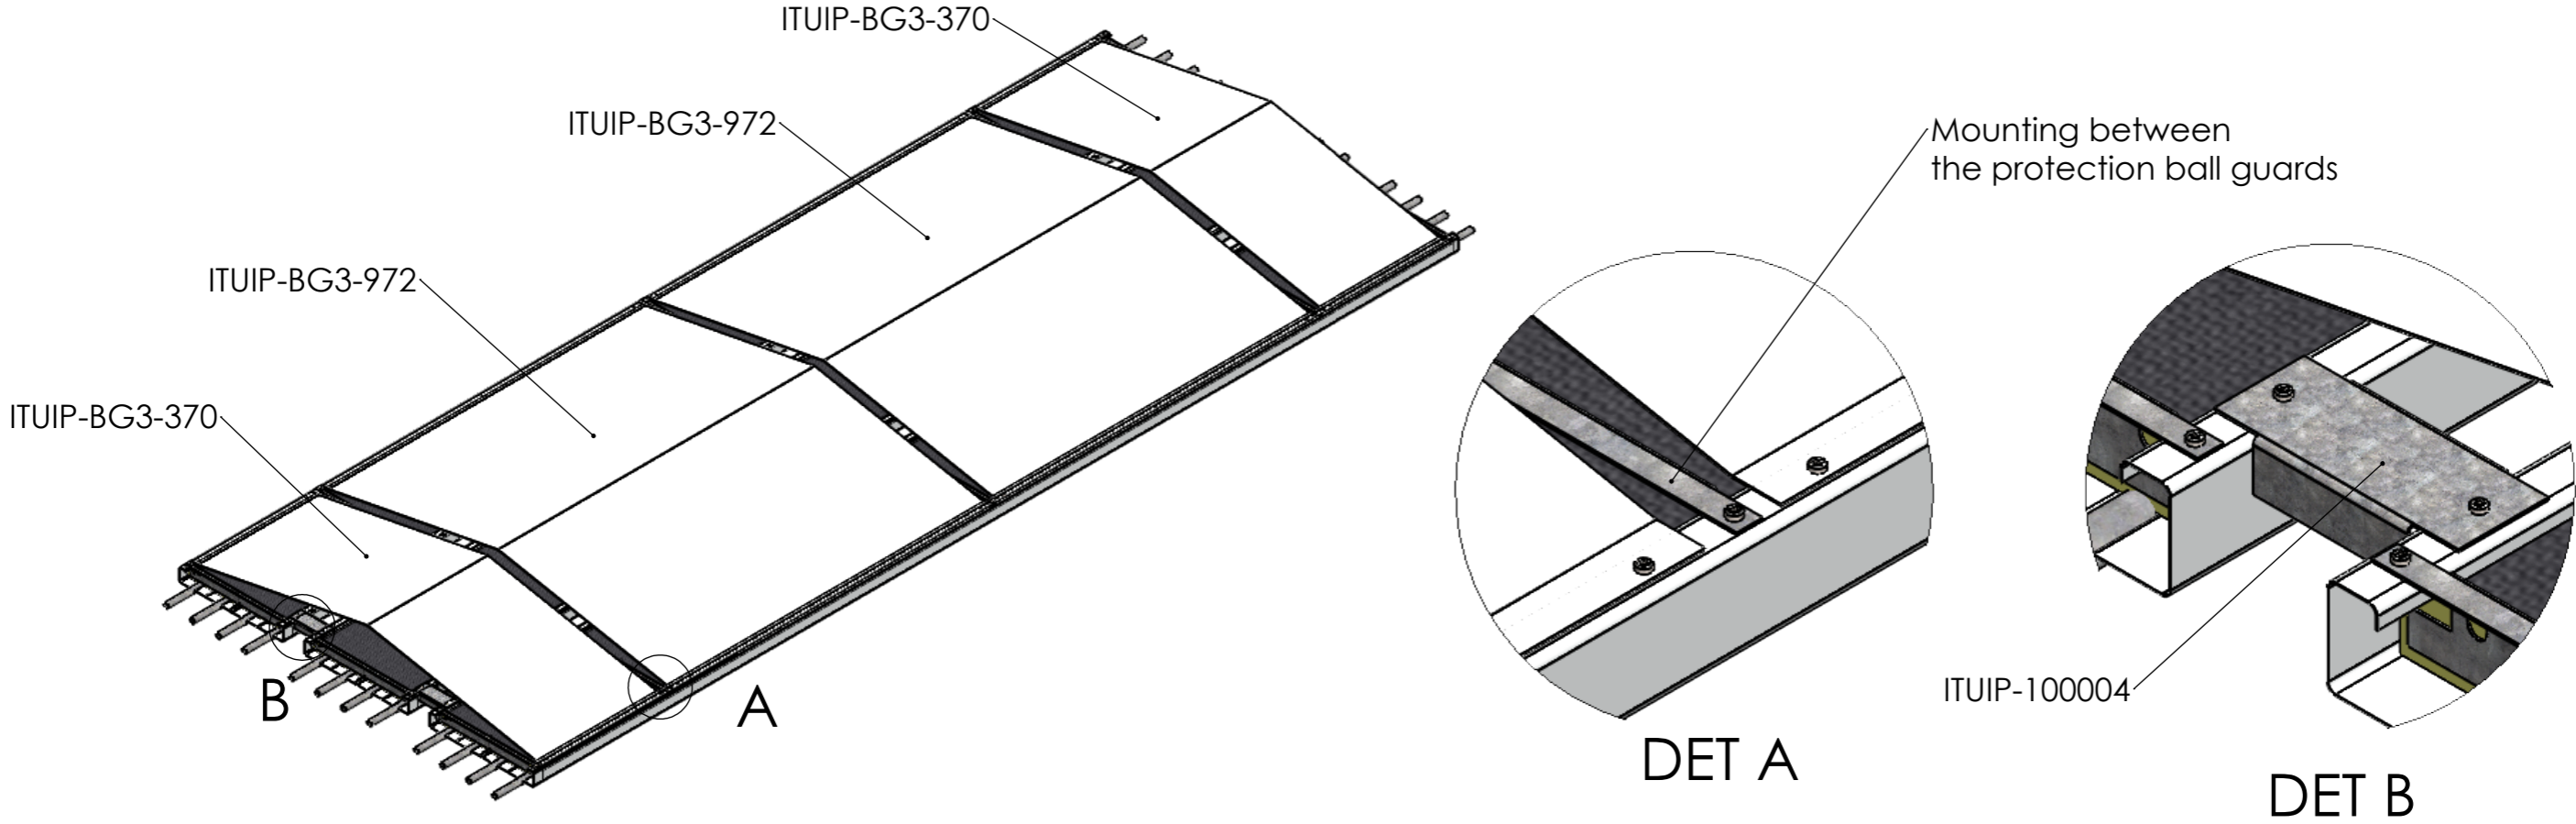

ItuString+ the protection ball guard mounting

1 radiant ceiling panel

ITUIP-BG1-370 / ITUIP-BG1-972

The protection ball guard attachment to the panel with screws

The protection ball guard attachment to the panel with screws

ItuString+

ITUIP-BG1-370

ITUIP-BG1-972

ITUIP-BG1-972

ITUIP-BG1-370

A

Mounting between the protection ball guards

DET A

ItuString+ the protection ball guard mounting

2 radiant ceiling panels

ItuString+ the protection ball guard mounting

3 radiant ceiling panels

ItuString+ the protection ball guard mounting float